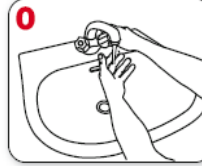

How to handrub? WITH ALCOHOL-BASED FORMULATION

How to handwash? WITH SOAP AND WATER

Apply a palmful of the product in a cupped hand and cover all surfaces.

Wet hands with water

apply enough soap to cover all hand surfaces.

Rub hands palm to palm

right palm over left dorsum with interlaced fingers and vice versa

palm to palm with fingers interlaced

backs of fingers to opposing palms with fingers interlocked

rotational rubbing of left thumb clasped in right palm and vice versa

rotational rubbing, backwards and forwards with clasped fingers of right hand in left palm and vice versa

rinse hands with water

dry thoroughly with a single use towel

use towel to turn off faucet

20-30 sec