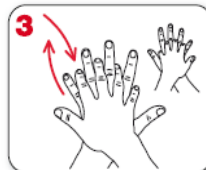

How to handrub? WITH ALCOHOL-BASED FORMULATION

How to handwash? WITH SOAP AND WATER

Apply a palmful of the product in a cupped hand and cover all surfaces.

Wet hands with water

apply enough soap to cover all hand surfaces.

Rub hands palm to palm

right palm over left dorsum with interlaced fingers and vice versa

palm to palm with fingers interlaced

backs of fingers to opposing palms with fingers interlocked

rotational rubbing of left thumb clasped in right palm and vice versa

rotational rubbing, backwards and forwards with clasped fingers of right hand in left palm and vice versa

rinse hands with water

dry thoroughly with a single use towel

use towel to turn off faucet

20-30 sec