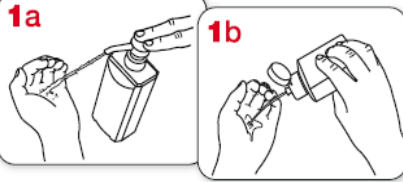

How to handrub? WITH ALCOHOL-BASED FORMULATION

How to handwash? WITH SOAP AND WATER

Apply a palmful of the product in a cupped hand and cover all surfaces.

Wet hands with water

apply enough soap to cover all hand surfaces.

Rub hands palm to palm

right palm over left dorsum with interlaced fingers and vice versa

palm to palm with fingers interlaced

backs of fingers to opposing palms with fingers interlocked

rotational rubbing of left thumb clasped in right palm and vice versa