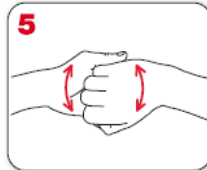

How to handrub? WITH ALCOHOL-BASED FORMULATION

How to handwash? WITH SOAP AND WATER

Apply a palmful of the product in a cupped hand and cover all surfaces.

Wet hands with water

apply enough soap to cover all hand surfaces.

Rub hands palm to palm

right palm over left dorsum with interlaced fingers and vice versa

palm to palm with fingers interlaced

backs of fingers to opposing palms with fingers interlocked

rotational rubbing of left thumb clasped in right palm and vice versa

rotational rubbing, backwards and forwards with clasped fingers of right hand in left palm and vice versa

rinse hands with water

dry thoroughly with a single use towel

use towel to turn off faucet

20-30 sec